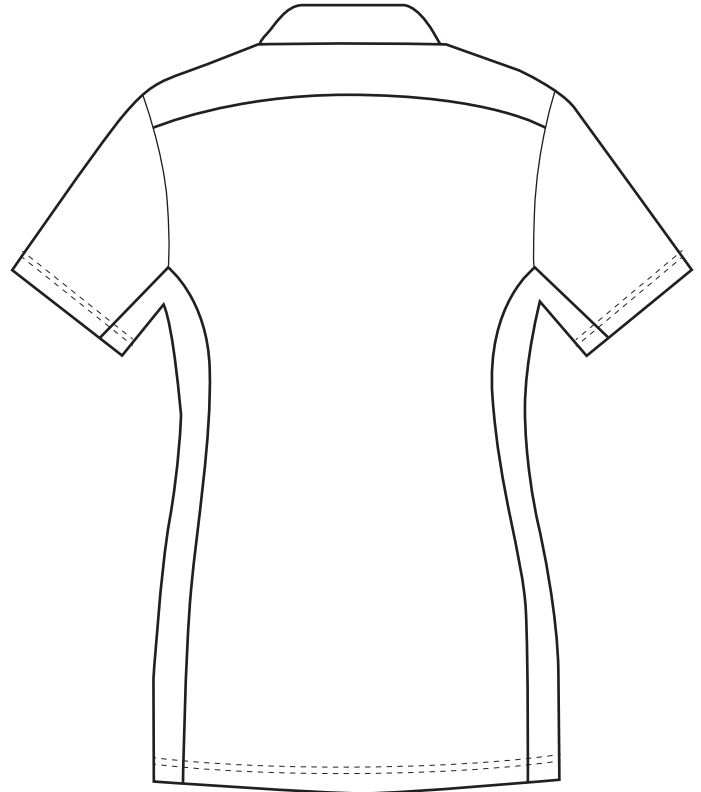

GARMENT SPECIFICATIONS

Product Code: **GLMX7**

Product Description: GC Matrix Polo

Specifications in Inches GLMX7	S	M	L	XL	2XL	3XL	4XL	5XL
half chest	18.9	20.1	21.7	22.8	24.4	26.4	28.3	30.3
length	26.4	27.2	28.0	29.1	29.9	30.3	30.7	31.1

Please note:

- Measurements above are in inches.
- Specifications above are subject to a 1 inch tolerance.
- Chest measurements are taken 1 inch below the armhole (blue arrow).
- Length measurement is the longest point of the garment (red arrow).