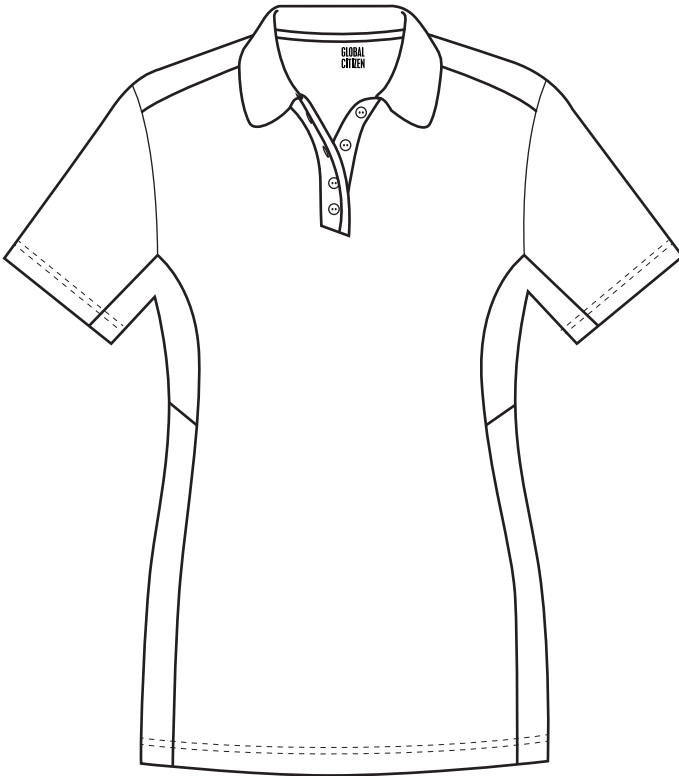

GARMENT SPECIFICATIONS

Product Code: **GLMX7**

Product Description: GC Matrix Polo

Specifications in Inches GLMX7	S	M	L	XL	2XL	3XL	4XL	5XL
half chest	18.9	20.1	21.7	22.8	24.4	26.4	28.3	30.3
length	26.4	27.2	28.0	29.1	29.9	30.3	30.7	31.1

Please note:

- Measurements above are in inches.
- Specifications above are subject to a 1 inch tolerance.
- Chest measurements are taken 1 inch below the armhole (blue arrow).
- Length measurement is the longest point of the garment (red arrow).