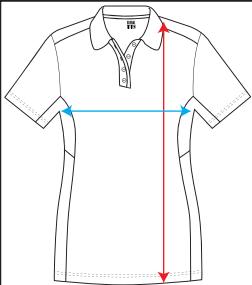

GARMENT SPECIFICATIONS

Product Code: **GLMX7**

Product Description: GC Matrix Polo

Specifications in Inches GLMX7	S	M	L	XL	2XL	3XL	4XL	5XL
half chest	18.9	20.1	21.7	22.8	24.4	26.4	28.3	30.3
length	26.4	27.2	28.0	29.1	29.9	30.3	30.7	31.1

Please note:

- Measurements above are in inches.
- Specifications above are subject to a 1 inch tolerance.
- Chest measurements are taken 1 inch below the armhole (blue arrow).
- Length measurement is the longest point of the garment (red arrow).