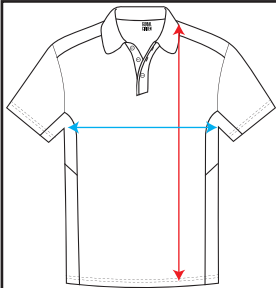

# GARMENT SPECIFICATIONS

Product Code: **GMMX7**

Product Description: GC Matrix Polo

Specifications in Inches GMMX7	S	M	L	XL	2XL	3XL	4XL	5XL
half chest	19.7	21.3	22.8	24.8	26.8	28.7	30.7	32.7
length	28.3	29.1	29.9	30.7	31.5	32.3	33.1	33.9

**Please note:**

- Measurements above are in inches.
- Specifications above are subject to a 1 inch tolerance.
- Chest measurements are taken 1 inch below the armhole (blue arrow).
- Length measurement is the longest point of the garment (red arrow).