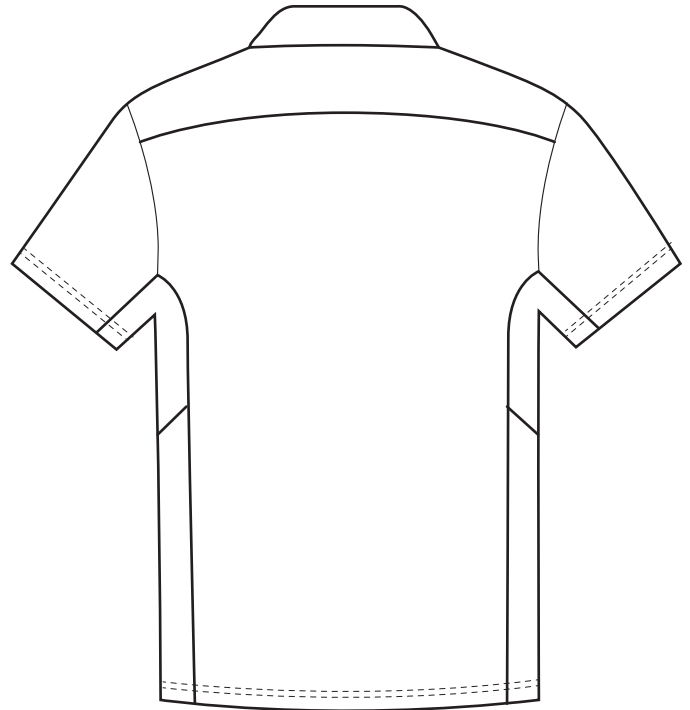

# GARMENT SPECIFICATIONS

Product Code: **GMMX7**

Product Description: GC Matrix Polo

Specifications in Inches GMMX7	S	M	L	XL	2XL	3XL	4XL	5XL
half chest	19.7	21.3	22.8	24.8	26.8	28.7	30.7	32.7
length	28.3	29.1	29.9	30.7	31.5	32.3	33.1	33.9

**Please note:**

- Measurements above are in inches.
- Specifications above are subject to a 1 inch tolerance.
- Chest measurements are taken 1 inch below the armhole (blue arrow).
- Length measurement is the longest point of the garment (red arrow).