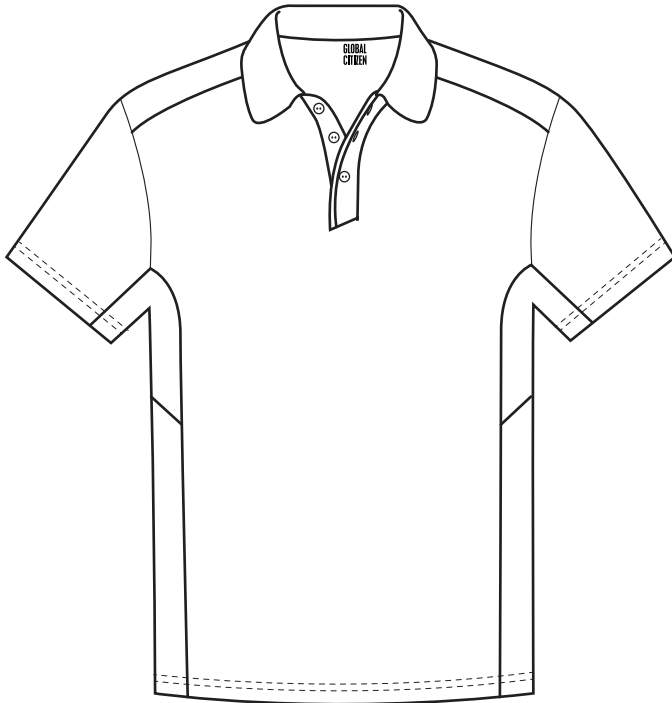

# GARMENT SPECIFICATIONS

Product Code: **GMMX7**

Product Description: GC Matrix Polo

Specifications in Inches GMMX7	S	M	L	XL	2XL	3XL	4XL	5XL
half chest	19.7	21.3	22.8	24.8	26.8	28.7	30.7	32.7
length	28.3	29.1	29.9	30.7	31.5	32.3	33.1	33.9

**Please note:**

- Measurements above are in inches.
- Specifications above are subject to a 1 inch tolerance.
- Chest measurements are taken 1 inch below the armhole (blue arrow).
- Length measurement is the longest point of the garment (red arrow).